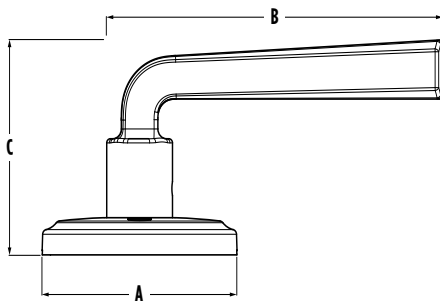

**TRAFFORD**  
Box Pack Specifications

SATIN NICKEL

MATTE BLACK

**AVAILABLE FUNCTIONS:**

Passage

Privacy

Entry

Inactive

## SPECIFICATIONS

<b>Door Prep</b>	Cross Bore 2-1/8" Edge Bore 1"
<b>Backset</b>	Adjustable to 2-3/8" or 2-3/4"
<b>Door Thickness</b>	1-3/8" - 1-3/4" doors standard. Thick Door Kit Available for 101 and 535 functions
<b>Cylinder</b>	SmartKey
<b>Faceplates</b>	1" x 2-1/4". Includes square corner, radius corner and drive-in
<b>Strikes</b>	2-1/4" full lip. Includes square corner and radius corner
<b>Bolt</b>	1/2" throw
<b>Door Handing</b>	Reversible for right or left-hand doors
<b>ANSI/BHMA</b>	A156.2 Grade 2
<b>ADA</b>	Satisfies section 4.13.9 ADA requirement for 101 and 331 functions
<b>ASTM</b>	All Weiser product meets ASTM E 331 water penetration testing

Dimensions	A	B	C	C (Keyed)
Trafford	2 21/32"	4 5/32"	2 19/32"	2 9/16"